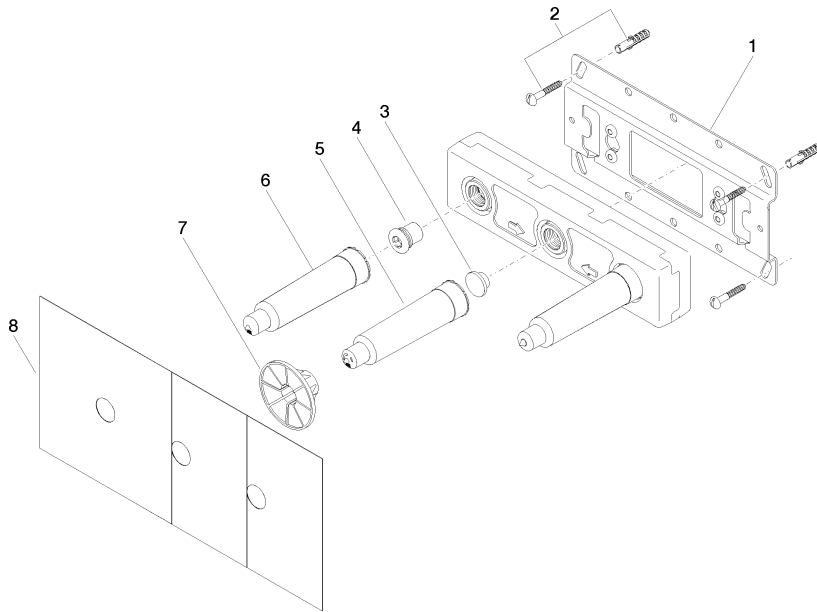

Concealed wall-mounted mixer centred spout -

35 700 970 90

- 3x dust cover
- 2x female thread 1/2" connections
- 1x female thread 1/2" outlet
- 3x sealing plug 1/2"
- gauge 100 mm

Concealed wall-mounted mixer centred spout -

35 700 970 90

		min	max
36xxx361-FF	Madison	85 [3 3/8"]	145 [5 5/8"]
36xxx809/819-FF	Vaia	85 [3 3/8"]	145 [5 5/8"]
36xxx882/892-FF	Tara	85 [3 3/8"]	145 [5 5/8"]
36xxx811-FF	CYO	85 [3 3/8"]	145 [5 5/8"]
36xxx705-FF	CL. 1	110 [4 3/8"]	150 [5 7/8"]
36xxx782-FF	MEM	110 [4 3/8"]	150 [5 7/8"]

Certificates

WRAS_2211003.

Concealed wall-mounted mixer centred spout -

35 700 970 90

Spare parts list

No.	Item Number	Name	Quantity used	Delivery time
1	04 17 20 251 00 90	base	1	60
2	04 30 31 024 01 90	fixing set	2	2
3	09 31 20 092 90	plug	1	2
4	04 31 20 037 00 90	plug	2	2
5	09 21 02 173 90	cap	1	2
6	04 21 02 173 01 90	cap	2	2
7	90 23 01 174 00 90	sleeve	1	2
8	04 14 03 072 01 90	gasket kit	3	2