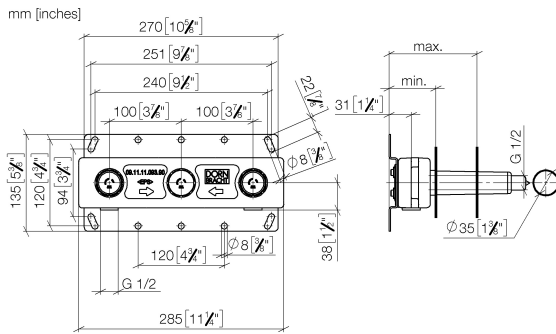

Concealed wall-mounted mixer centred spout -

35 700 970 90

- 3x dust cover
- 2x female thread 1/2" connections
- 1x female thread 1/2" outlet
- 3x sealing plug 1/2"
- gauge 100 mm

Concealed wall-mounted mixer centred spout -

35 700 970 90

		min	max
36xxx361-FF	Madison	85 [3 3/8"]	145 [5 5/8"]
36xxx809/819-FF	Vaia	85 [3 3/8"]	145 [5 5/8"]
36xxx882/892-FF	Tara	85 [3 3/8"]	145 [5 5/8"]
36xxx811-FF	CYO	85 [3 3/8"]	145 [5 5/8"]
36xxx705-FF	CL. 1	110 [4 3/8"]	150 [5 7/8"]
36xxx782-FF	MEM	110 [4 3/8"]	150 [5 7/8"]

Certificates

WRAS_2211003.

Concealed wall-mounted mixer centred spout -

35 700 970 90

Spare parts list

No.	Item Number	Name	Quantity used	Delivery time
1	04 17 20 251 00 90	base	1	60
2	04 30 31 024 01 90	fixing set	2	2
3	09 31 20 092 90	plug	1	2
4	04 31 20 037 00 90	plug	2	2
5	09 21 02 173 90	cap	1	2
6	04 21 02 173 01 90	cap	2	2
7	90 23 01 174 00 90	sleeve	1	2
8	04 14 03 072 01 90	gasket kit	3	2